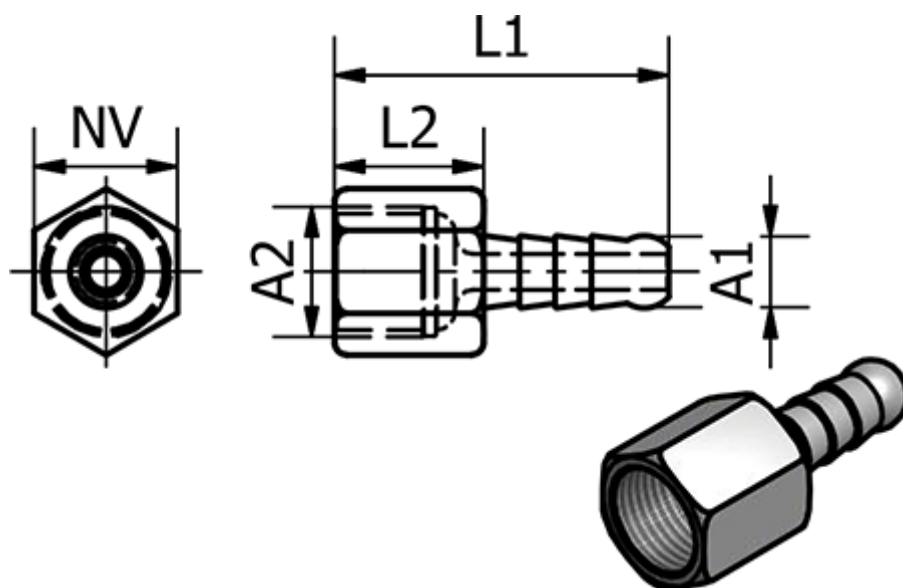

Article number: 58623703N

Description: Tube Connector 237.03-N, Ø9 - G 1/8"
Nickel-plated brass

Measures

Ext. Hose Diameter A1	= 9
L1	= 28
L2	= 8.5
NV	= 12
Thread A2	= G 1/8"